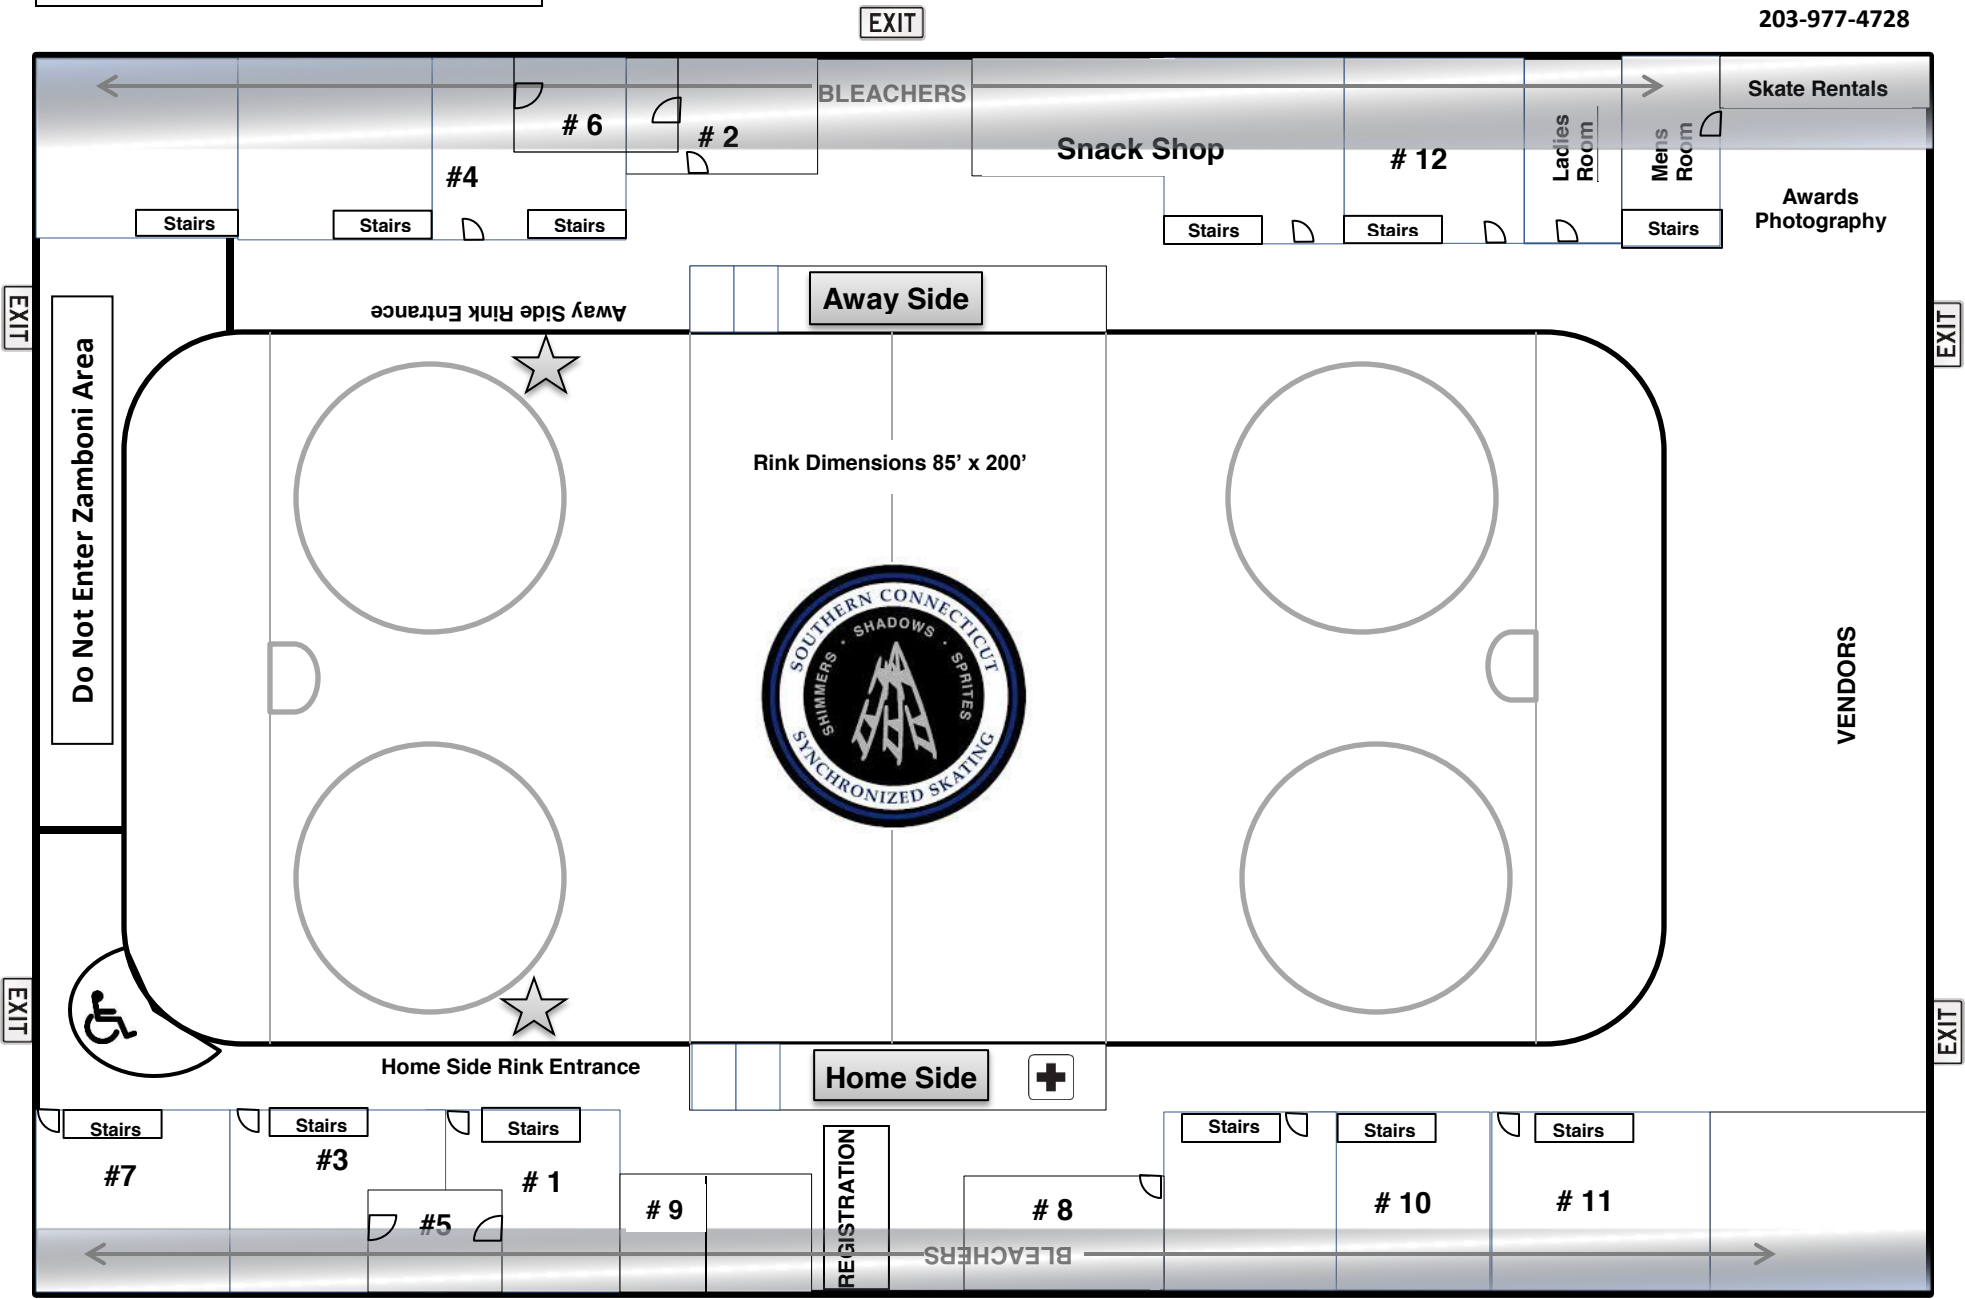

Terry Conner's Rink Diagram

Terry Conner's Rink
 1125 Cove Road
 Stamford, CT 06902
 203-977-4728

- ★ Home Side Locker Rooms Enter Rink at the Star on the Home Side
- ★ Away Side Locker Rooms Enter Rink at the Star on the Away Side

EXIT
 Judges Stands

Door
 + First Aid

ENTRANCE EXIT